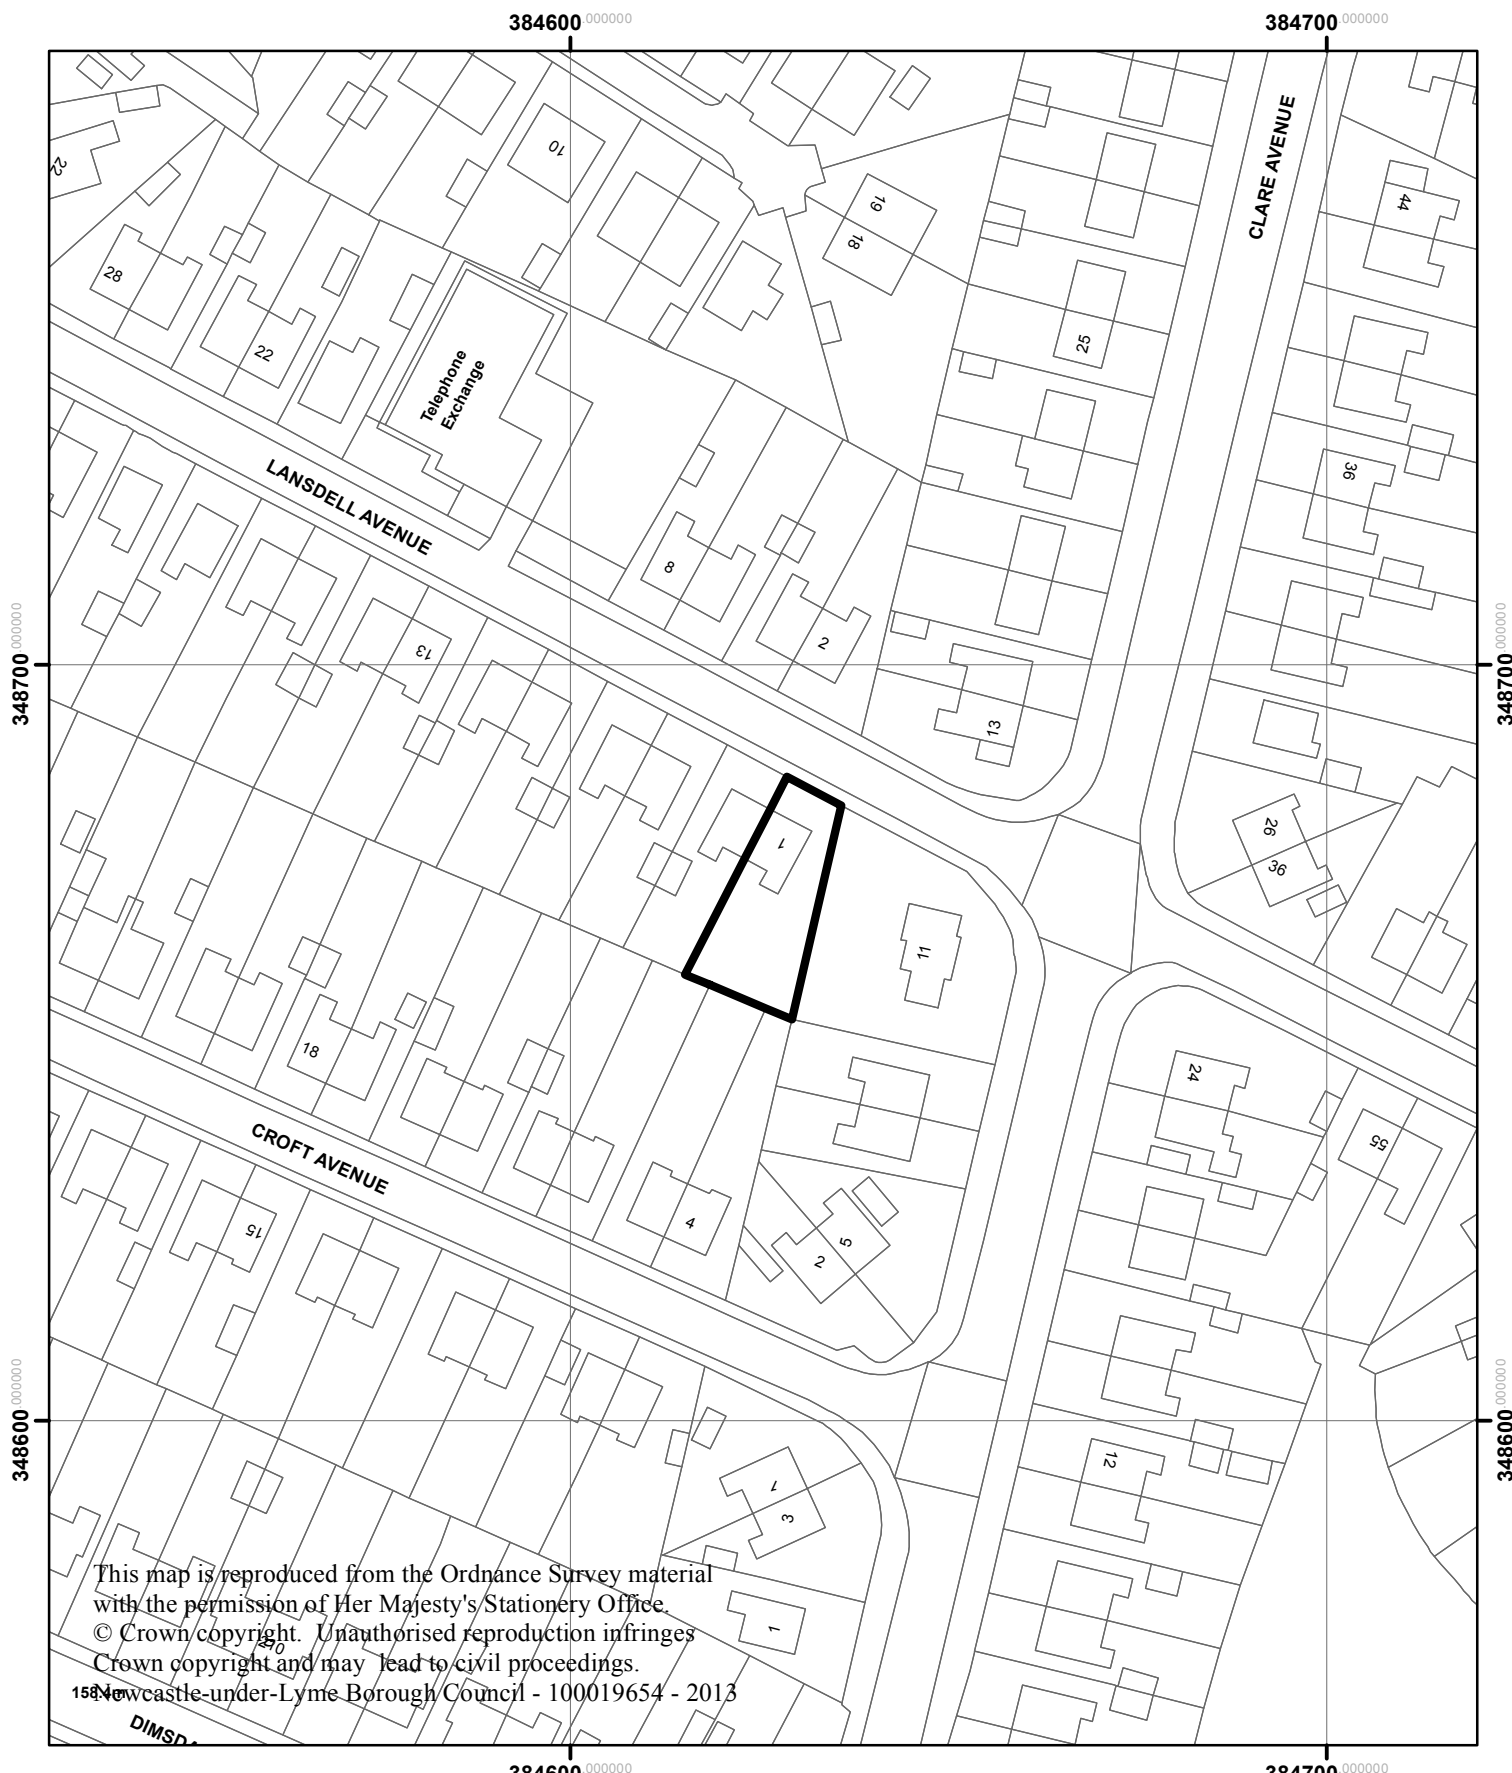

1 Lansdell Avenue, Wolstanton □
13/00833/FUL

This map is reproduced from the Ordnance Survey material with the permission of Her Majesty's Stationery Office.
© Crown copyright. Unauthorised reproduction infringes Crown copyright and may lead to civil proceedings.
158 Newcastle-under-Lyme Borough Council - 100019654 - 2013